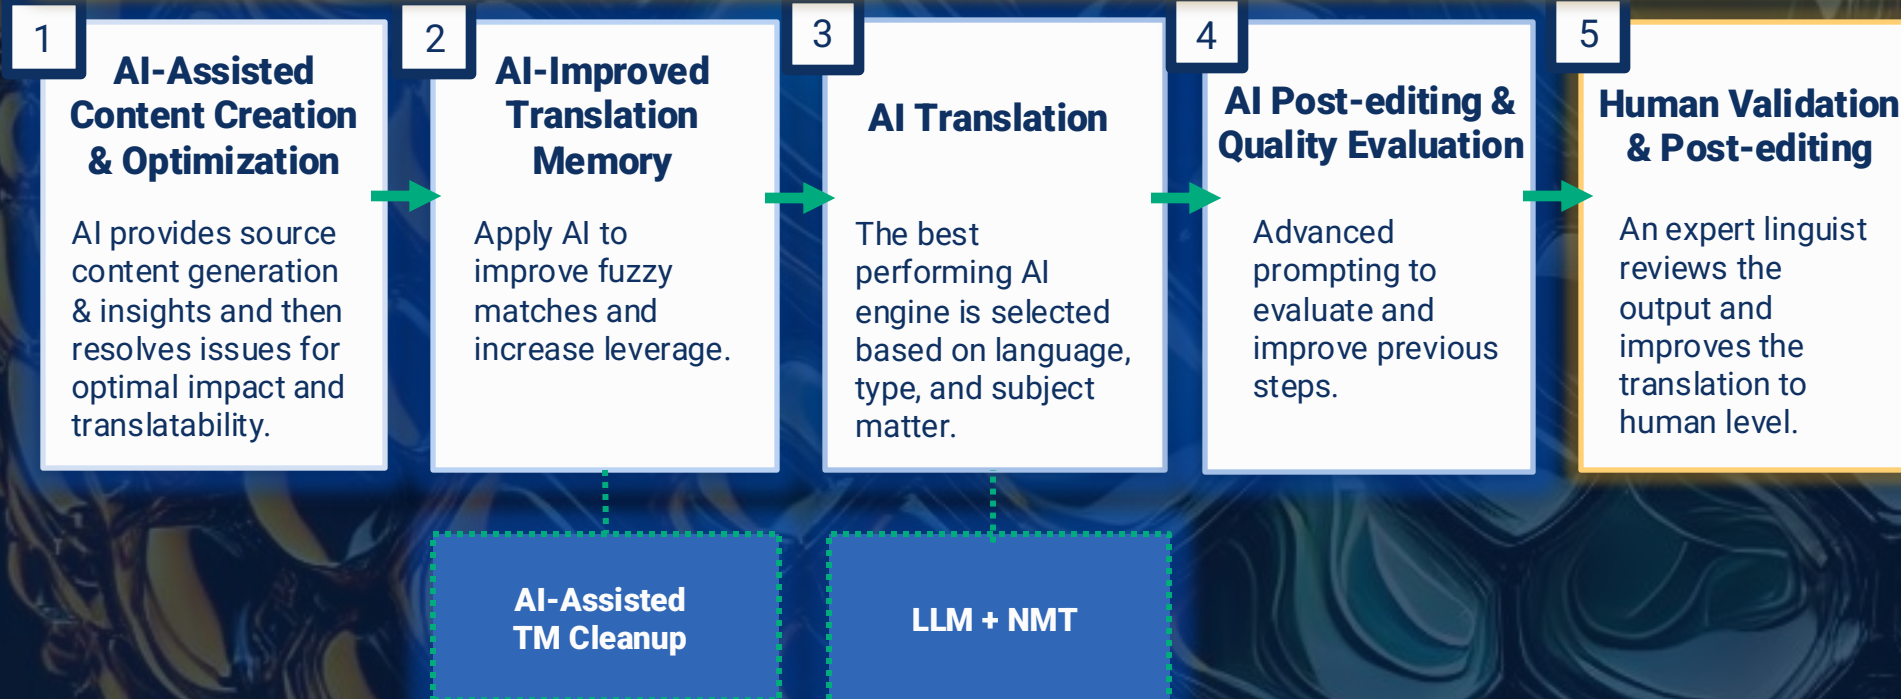

Argos MosAIQ Workflow

AI-Enhanced Translation & Quality with Humans at the Core

AI Workflow and Quality Control

Human Quality Verification & Editing

Published Content

99+ MQM

30-50% Reduced TTM

30-70% Cost Savings